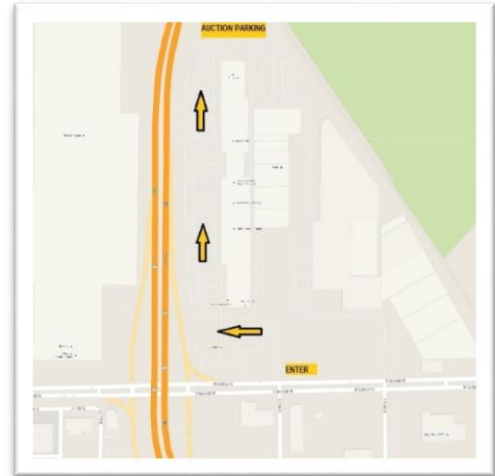

**PARKING LOCATION**  
**Auction Directions & Parking Information**  
**During Auction Week: April 28 - May 6, 2017**

Volunteer parking has been secured with shuttle service.

The parking lot is located on Burleigh, just east of U.S. 41/45. At the far north end of the Mayfair Collection Mall. The address is 11500 W. Burleigh. The Wauwatosa Police Department will be circulating more frequently through this lot April 28 – May 6 during the Auction.

---

**DRIVING DIRECTIONS – PARKING LOCATION**

**12560 W. Townsend Street**  
**Brookfield, WI 53005 (414) 297-7036**

- **FROM THE WEST:**
  - Heading east on I-94, follow to US 41/45 North. Exit at Burleigh. Turn right going east on Burleigh, turn left at 114<sup>th</sup> Street. Follow the road to the left, the lot is located on the north end of the Mayfair Collection Development.
- **FROM THE EAST:**
  - Heading west on I-94, follow to US 41/45 North. Exit at Burleigh. Turn right going east on Burleigh, turn left at 114<sup>th</sup> Street. Follow the road to the left, the lot is located on the north end of the Mayfair Collection Development. **Please allow additional travel time through downtown at peak travel times.**
- **FROM THE NORTH:**
  - Heading south on US 41/45. Exit at Burleigh. Turn left going east on Burleigh, turn left at 114<sup>th</sup> Street. Follow the road to the left, the lot is located on the north end of the Mayfair Collection Development.
- **FROM CHICAGO AND OTHER POINTS SOUTH:**
  - Take I-94 north to the I-894 (west/south) bypassing Downtown Milwaukee. Follow I894 to US 41/45 North. Exit at Burleigh. Turn right going east on Burleigh, turn left at 114<sup>th</sup> Street. Follow the road to the left, the lot is located on the north end of the Mayfair Collection Development.
- **BUS ROUTE 60**
  - Runs north on 124<sup>th</sup> Street and turns around at Townsend. It is a short walk from the bus stop to our building.